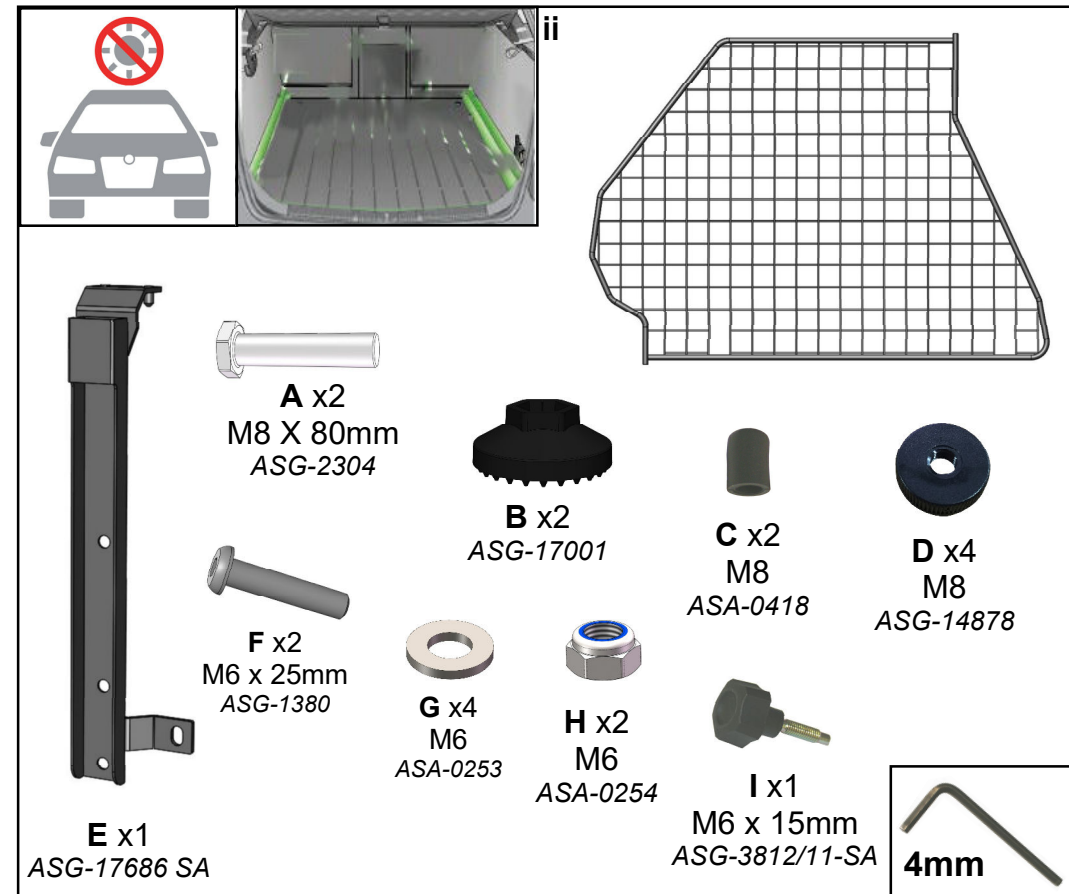

TDG 1404DHF & TDG 1404DLF

FITTING INSTRUCTION / INSTRUCTION DE MONTAGE / EINBAUANLEITUNG /
ISTRUZIONI PER L'USO / INSTRUCCIONES DE MONTAJE / MONTAGEHANDLEIDUNG

SKODA OCTAVIA ESTATE NON-PANO HIGH FLOOR & SKODA OCTAVIA ESTATE NON-PANO LOW FLOOR

DOG GUARD / GRILLE PROTECTRICE POUR CHIEN / HUNDEGITTER /
RIPARO PER CANI / DEFENSA PARA PERROS / HONDEREK

TRAVALL

The contents and parts shown in this fitting instruction is the property of TRAVALL therefore anything shown should not be used for any other manufacturing purposes, copied or replicated in anyway without written authorisation from ©TRAVALL.

TRAVALL UNITED KINGDOM
GOSFORTH ROAD,
DERBY,
DE24 8HU,
United Kingdom,
E: Info@travall.com
T: +44(0)1332387630

The Travall Difference

Lifetime Warranty • OEM Car Factory Supplier
100s of Applications • Manufacturer for Over 30 Years

PATENTS APPLIED FOR