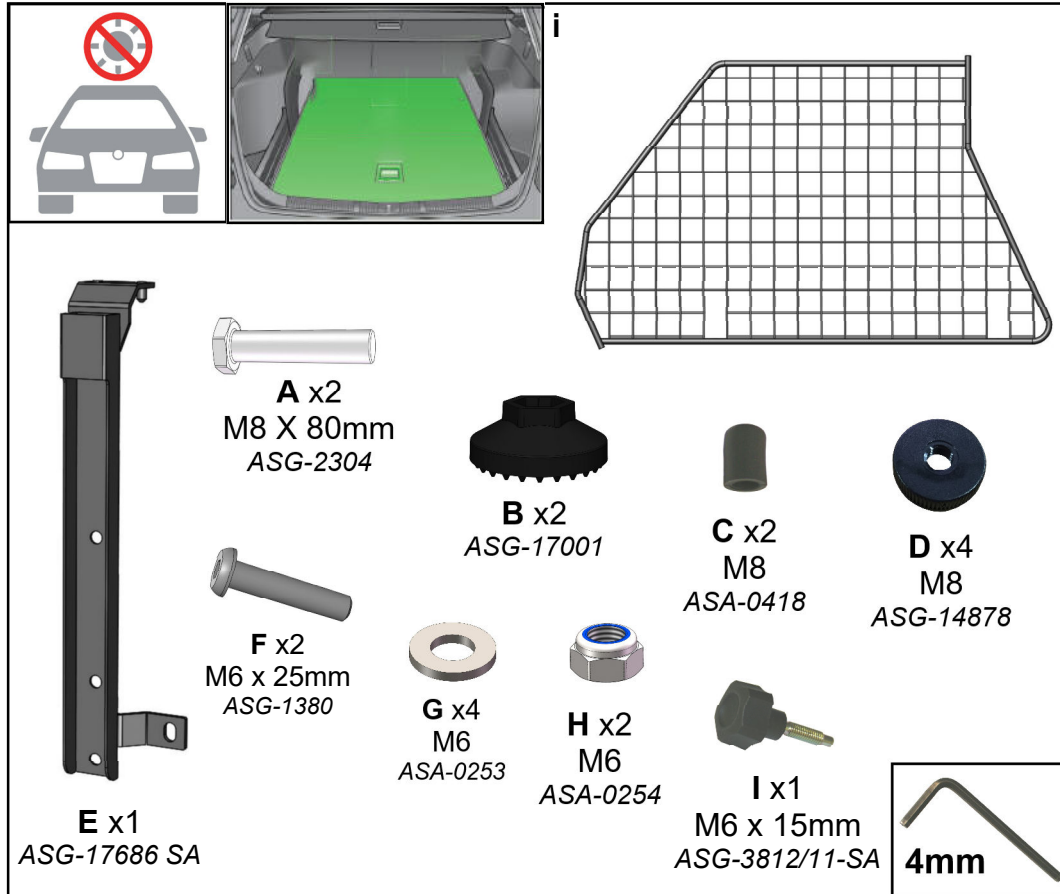

TDG 1404DHF & TDG 1404DLF

FITTING INSTRUCTION / INSTRUCTION DE MONTAGE / EINBAUANLEITUNG /
ISTRUZIONI PER L'USO / INSTRUCCIONES DE MONTAJE / MONTAGEHANDLEIDUNG

SKODA OCTAVIA ESTATE NON-PANO HIGH FLOOR & SKODA OCTAVIA ESTATE NON-PANO LOW FLOOR

DOG GUARD / GRILLE PROTECTRICE POUR CHIEN / HUNDEGITTER /
RIPARO PER CANI / DEFENSA PARA PERROS / HONDEREK

TRAVALL

The contents and parts shown in this fitting instruction is the property of TRAVALL therefore anything shown should not be used for any other manufacturing purposes, copied or replicated in anyway without written authorisation from ©TRAVALL.

TRAVALL UNITED KINGDOM
GOSFORTH ROAD,
DERBY,
DE24 8HU,
United Kingdom,
E: Info@travall.com
T: +44(0)1332387630

The Travall Difference

Lifetime Warranty • OEM Car Factory Supplier
100s of Applications • Manufacturer for Over 30 Years

PATENTS APPLIED FOR