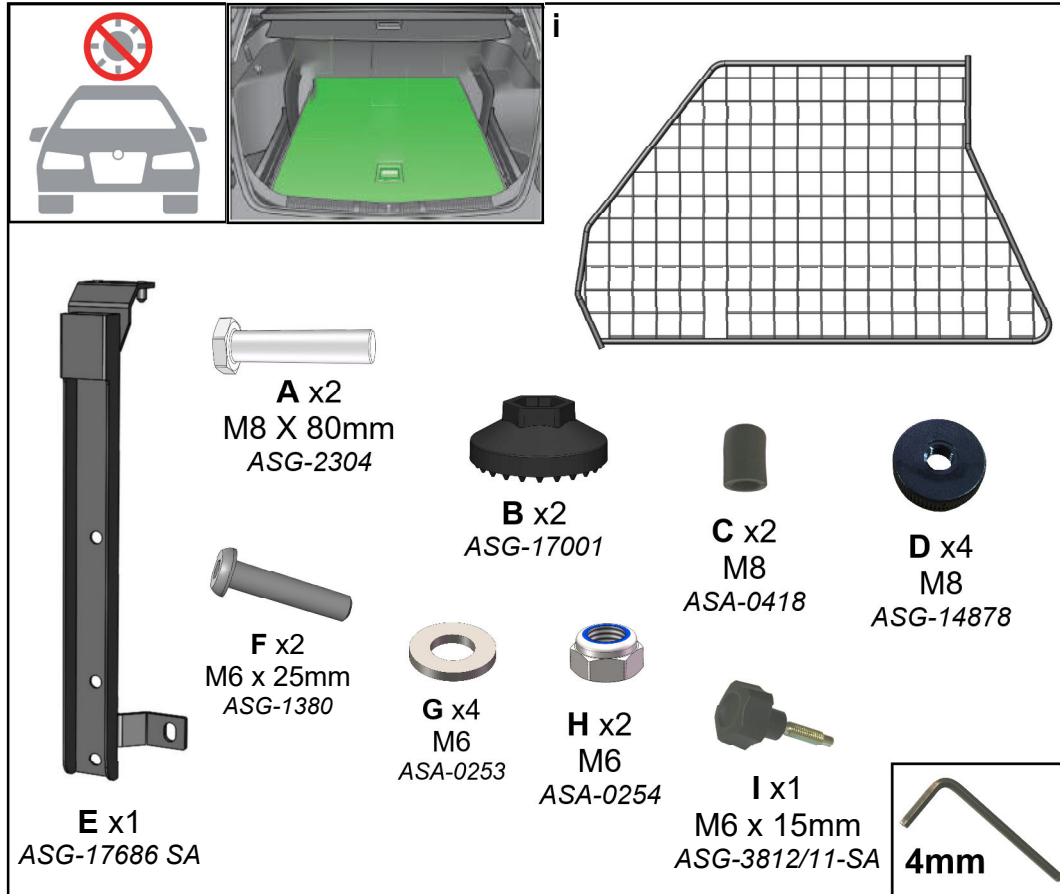

TDG 1404DHF & TDG 1404DLF

FITTING INSTRUCTION / INSTRUCTION DE MONTAGE / EINBAUANLEITUNG /
ISTRUZIONI PER L'USO / INSTRUCCIONES DE MONTAJE / MONTAGEHANDLEIDUNG

SKODA OCTAVIA ESTATE NON-PANO HIGH FLOOR & SKODA OCTAVIA ESTATE NON-PANO LOW FLOOR

DOG GUARD / GRILLE PROTECTRICE POUR CHIEN / HUNDEGITTER /
RIPARO PER CANI / DEFENSA PARA PERROS / HONDEREK

TRAVALL

The contents and parts shown in this fitting instruction is the property of TRAVALL therefore anything shown should not be used for any other manufacturing purposes, copied or replicated in anyway without written authorisation from ©TRAVALL.

TRAVALL UNITED KINGDOM
GOSFORTH ROAD,
DERBY,
DE24 8HU,
United Kingdom,
E: Info@travall.com
T: +44(0)1332387630

The Travall Difference

Lifetime Warranty • OEM Car Factory Supplier
100s of Applications • Manufacturer for Over 30 Years

PATENTS APPLIED FOR