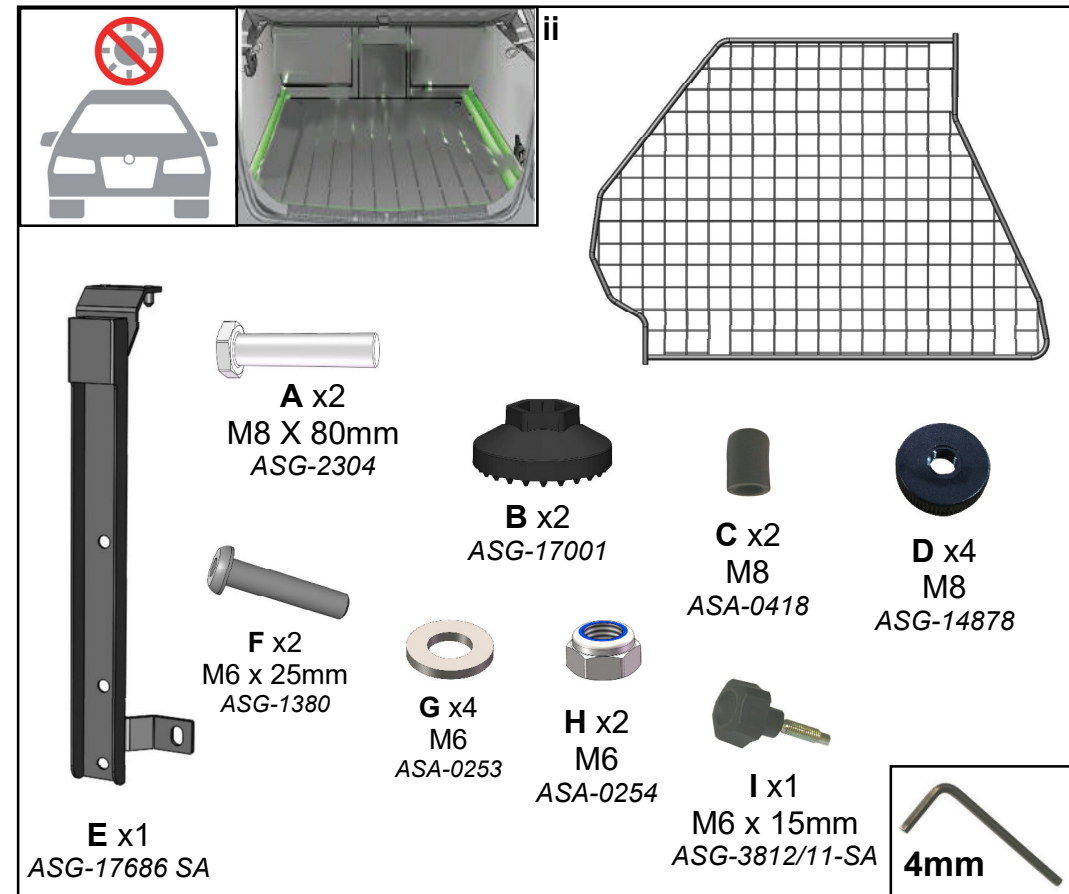

TDG 1404DHF & TDG 1404DLF

FITTING INSTRUCTION / INSTRUCTION DE MONTAGE / EINBAUANLEITUNG /
ISTRUZIONI PER L'USO / INSTRUCCIONES DE MONTAJE / MONTAGEHANDLEIDUNG

SKODA OCTAVIA ESTATE NON-PANO HIGH FLOOR & SKODA OCTAVIA ESTATE NON-PANO LOW FLOOR

DOG GUARD / GRILLE PROTECTRICE POUR CHIEN / HUNDEGITTER /
RIPARO PER CANI / DEFENSA PARA PERROS / HONDEREK

TRAVALL

The contents and parts shown in this fitting instruction is the property of TRAVALL therefore anything shown should not be used for any other manufacturing purposes, copied or replicated in anyway without written authorisation from ©TRAVALL.

TRAVALL UNITED KINGDOM
GOSFORTH ROAD,
DERBY,
DE24 8HU,
United Kingdom,
E: Info@travall.com
T: +44(0)1332387630

The Travall Difference

Lifetime Warranty • OEM Car Factory Supplier
100s of Applications • Manufacturer for Over 30 Years

PATENTS APPLIED FOR